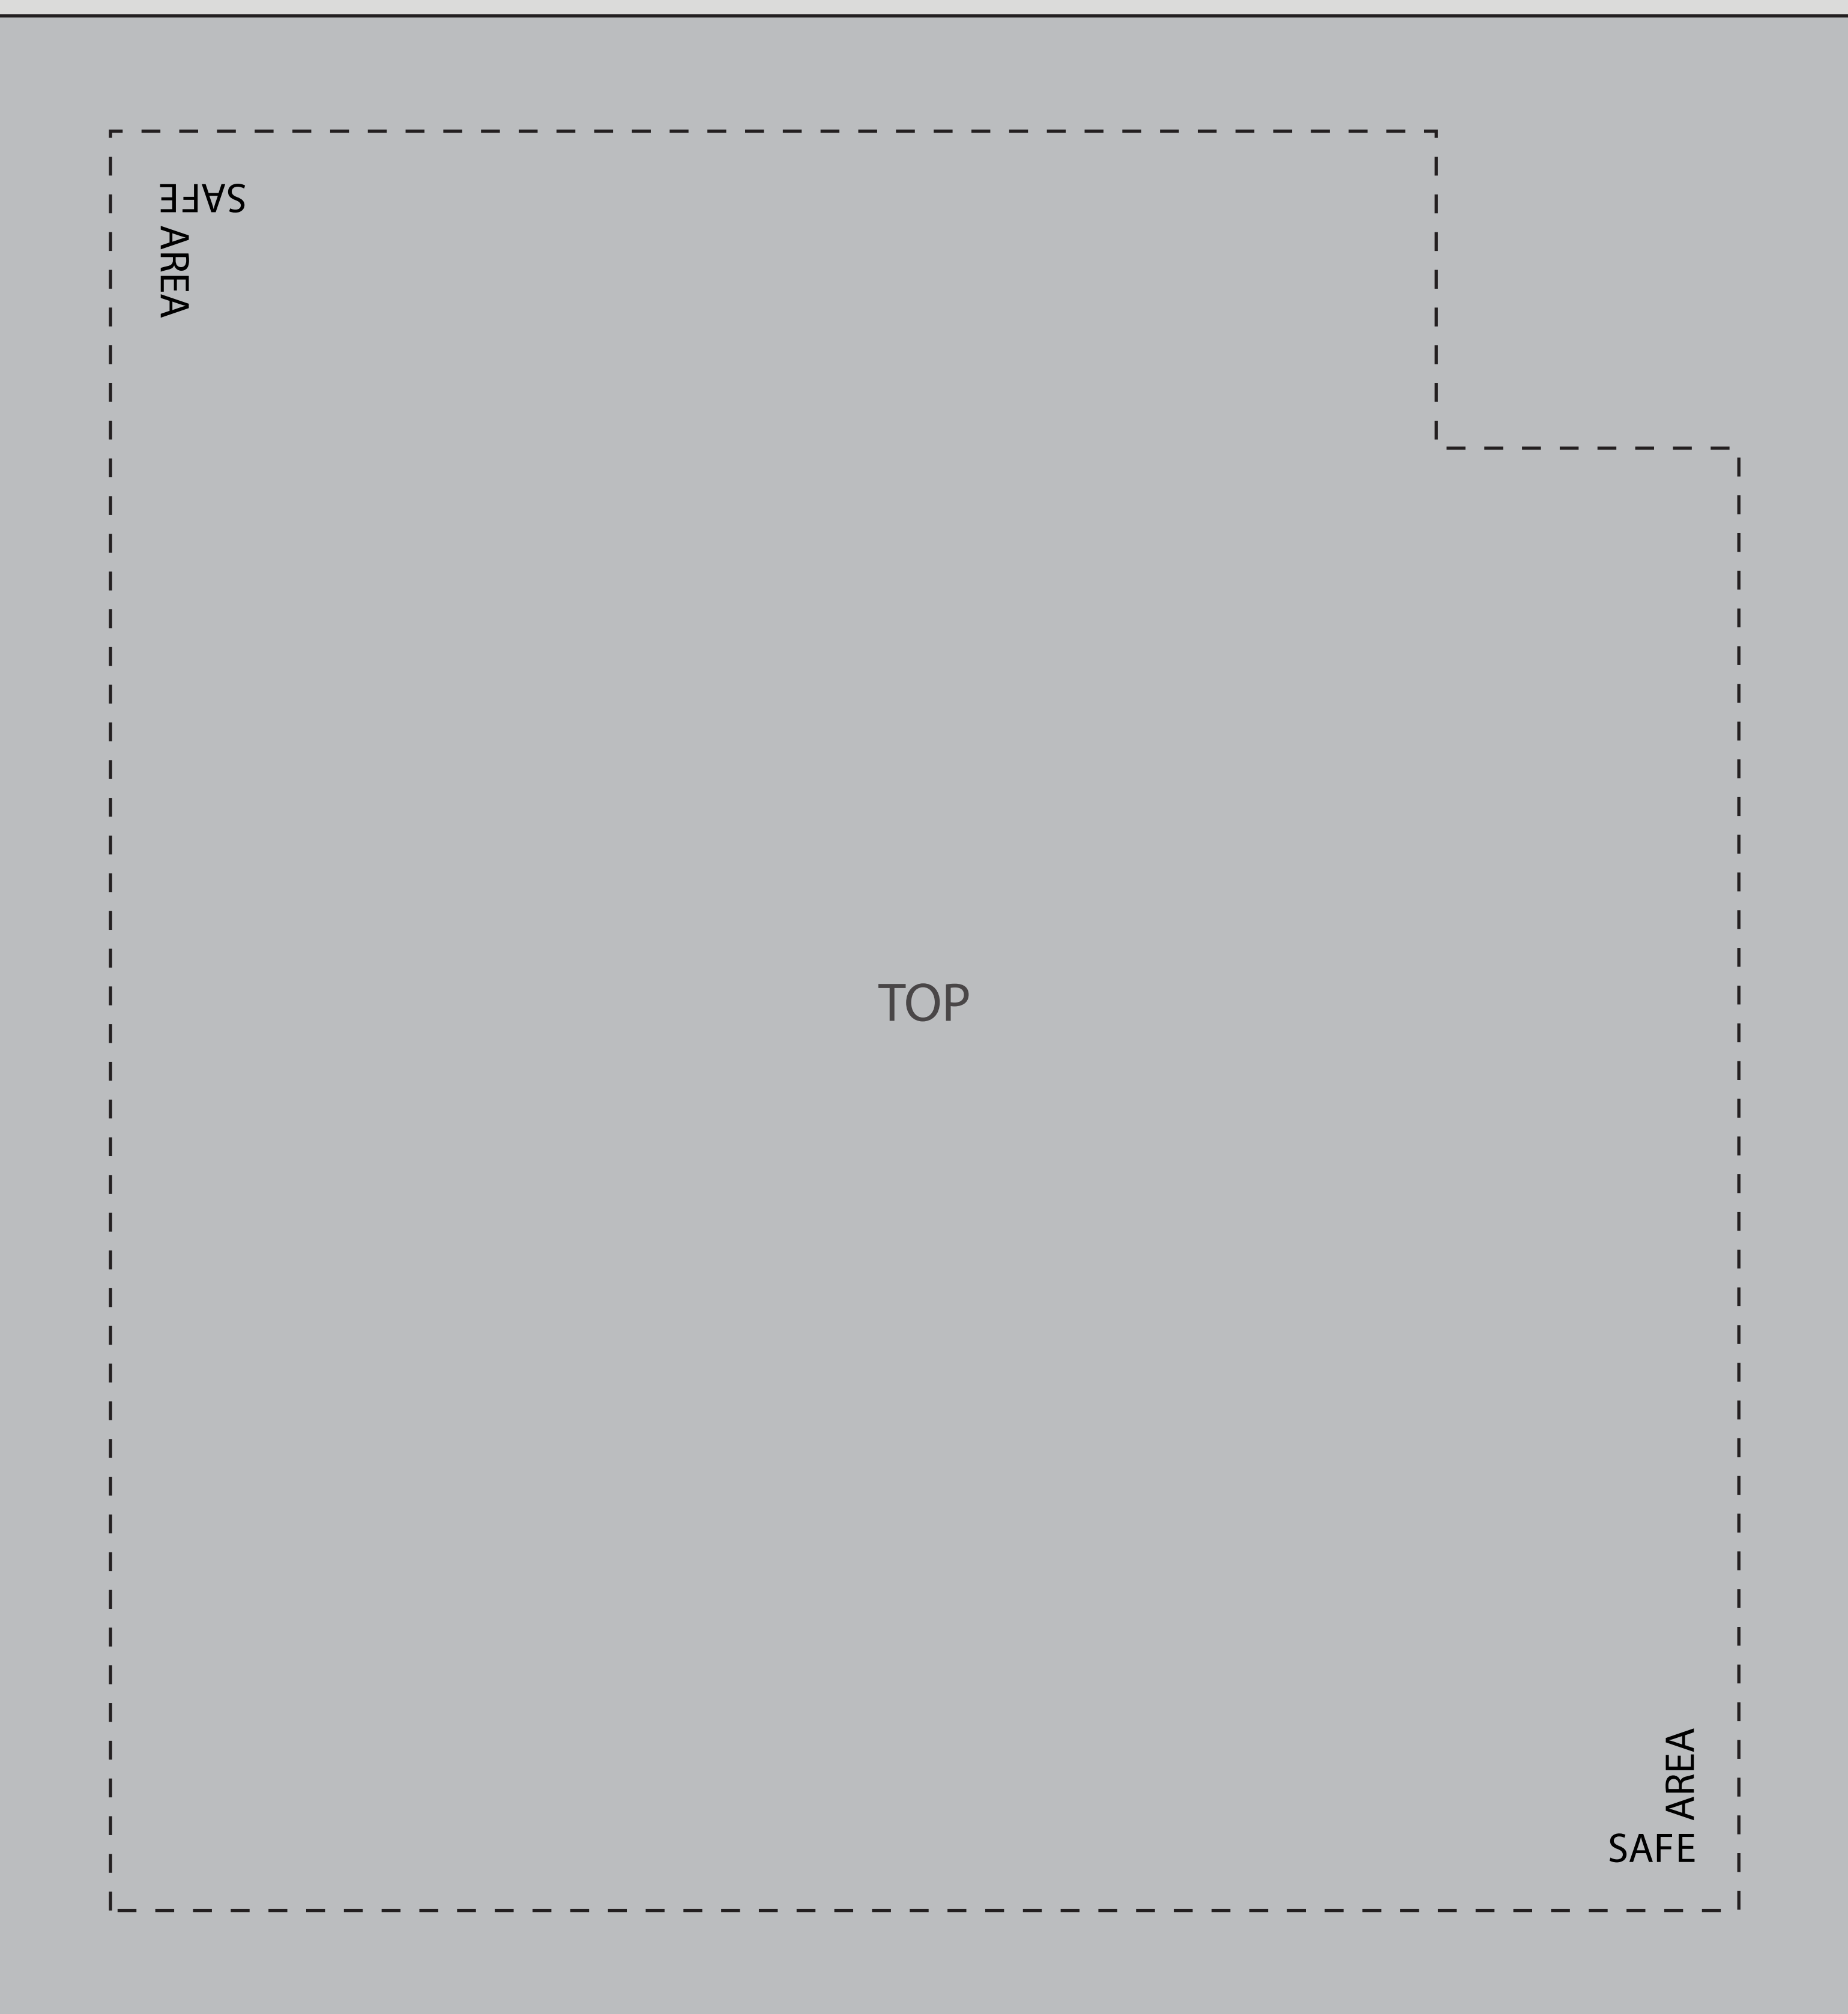

BLEED - EXTEND ALL BACKGROUND IMAGES/COLORS OUT TO THE EDGE OF THE RED

BLEED - EXTEND ALL BACKGROUND IMAGES/COLORS OUT TO THE EDGE OF THE RED

# Danby 2.6 Cu. Ft. "Stainless Steel Look" Mini Fridge

Main Body of Fridge

Bleed Area - All background graphics/colors must extend out to the edge of the red boxes

Safe Area - All logos, text, etc. that is not intended to fall off the edge must be INSIDE this dashed box