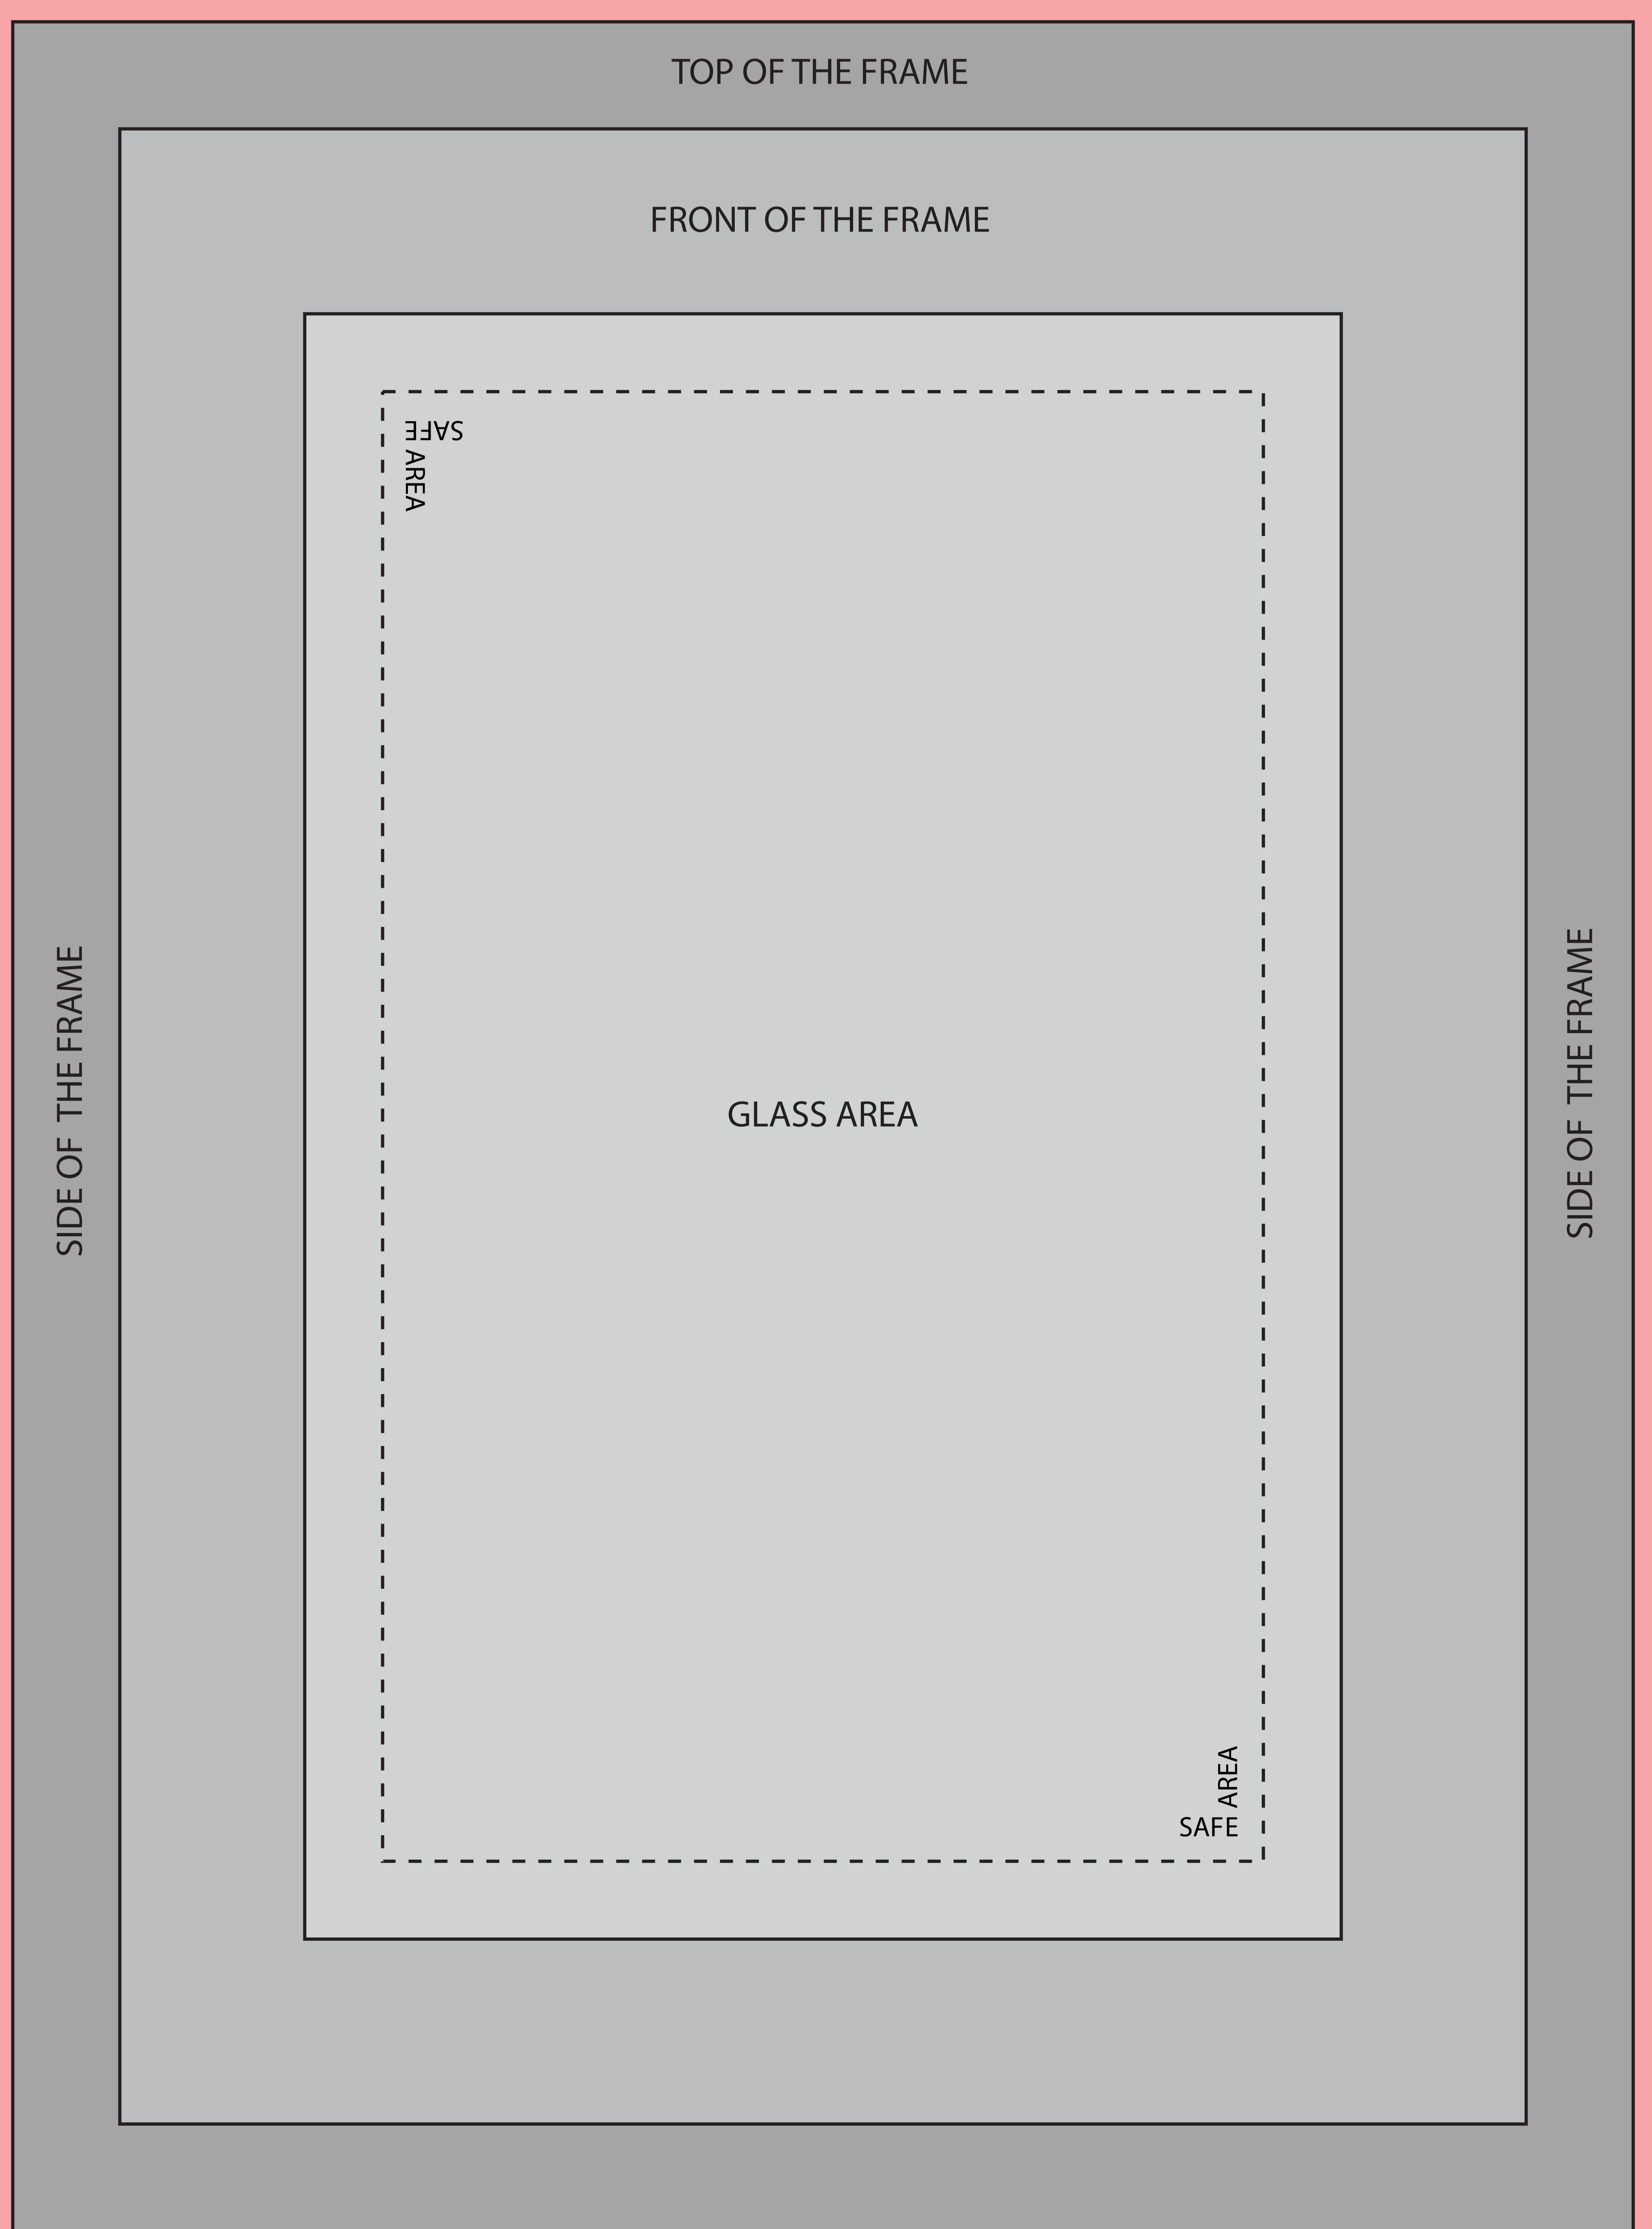

BLEED - EXTEND ALL BACKGROUND IMAGES/COLORS OUT TO THE EDGE OF THE RED

BLEED - EXTEND ALL BACKGROUND IMAGES/COLORS OUT TO THE EDGE OF THE RED

Avantco CFM2LB Countertop Freezer

-  Main Body of Fridge
-  Bleed Area - All background graphics/colors must extend out to the edge of the red boxes
-  Safe Area - All logos, text, etc. that is not intended to fall off the edge must be INSIDE this dashed box

BLEED - EXTEND ALL BACKGROUND IMAGES/COLORS OUT TO THE EDGE OF THE RED

BLEED - EXTEND ALL BACKGROUND IMAGES/COLORS OUT TO THE EDGE OF THE RED

BLEED - EXTEND ALL BACKGROUND IMAGES/COLORS OUT TO THE EDGE OF THE RED

BLEED - EXTEND ALL BACKGROUND IMAGES/COLORS OUT TO THE EDGE OF THE RED