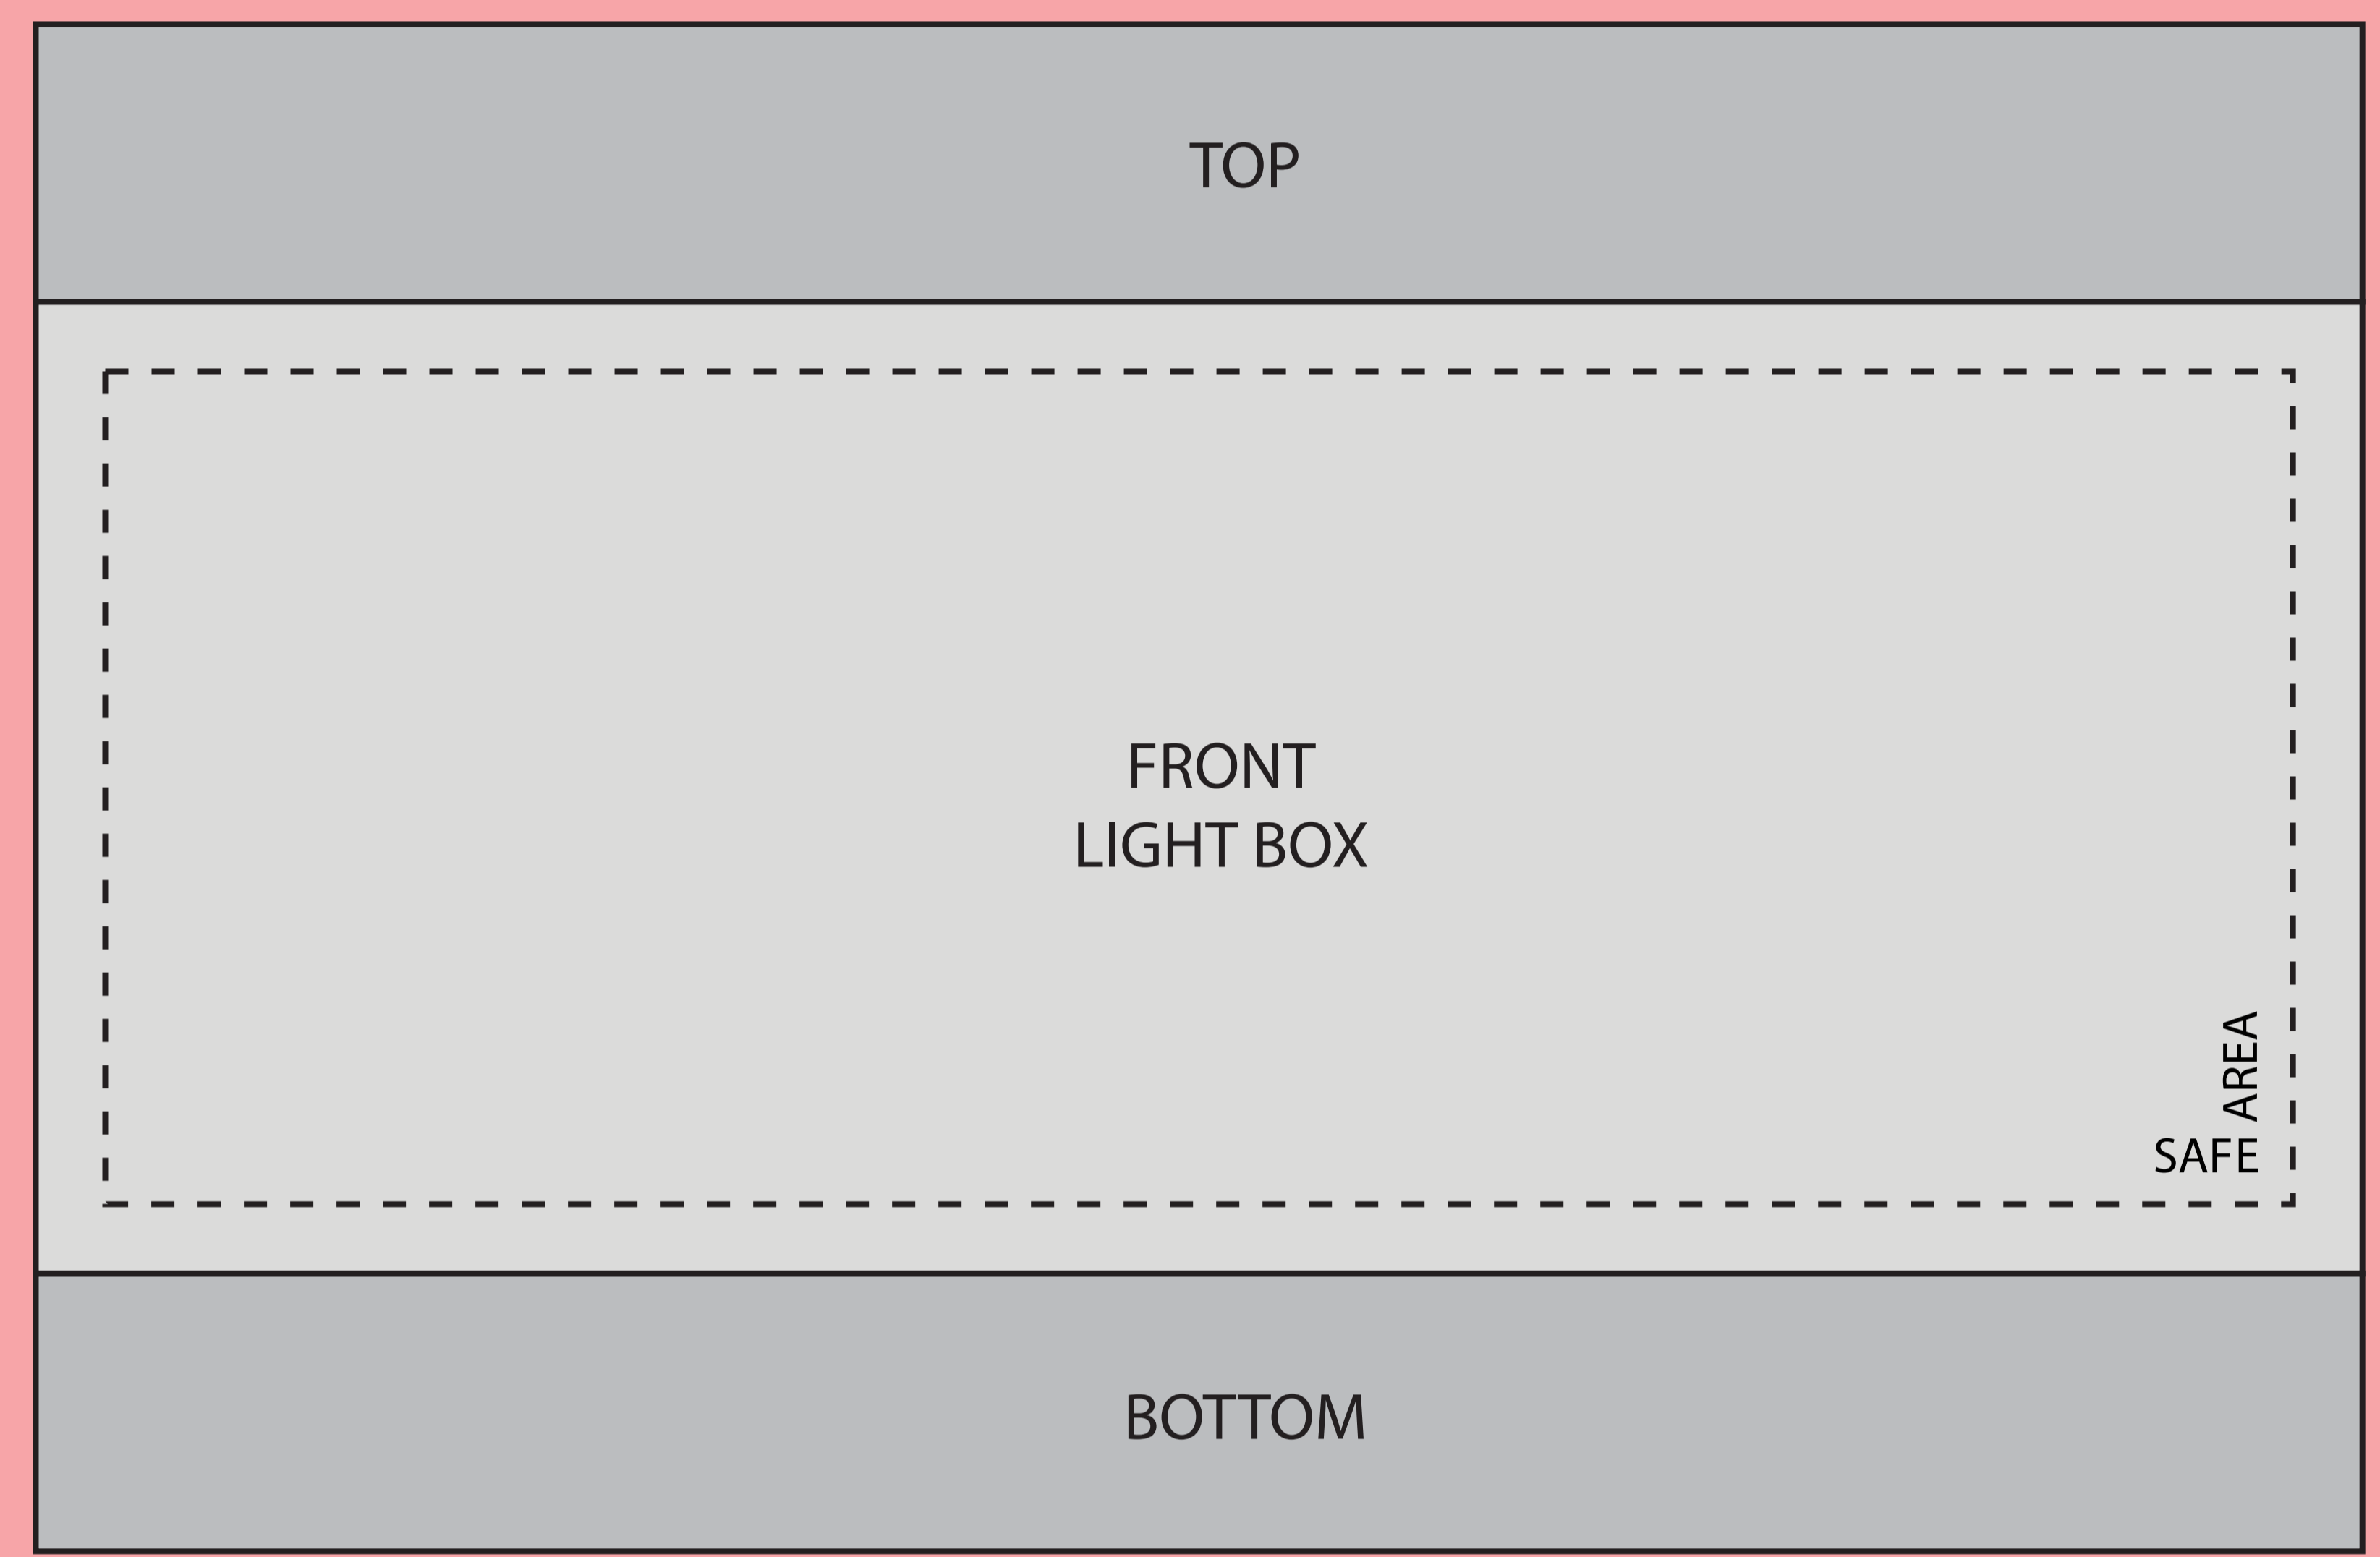

BLEED - EXTEND ALL BACKGROUND IMAGES/COLORS OUT TO THE EDGE OF THE RED

BLEED - EXTEND ALL BACKGROUND IMAGES/COLORS OUT TO THE EDGE OF THE RED

Avantco CFM2LB Countertop Freezer

-  Main Body of Fridge
-  Bleed Area - All background graphics/colors must extend out to the edge of the red boxes
-  Safe Area - All logos, text, etc. that is not intended to fall off the edge must be INSIDE this dashed box

BLEED - EXTEND ALL BACKGROUND IMAGES/COLORS OUT TO THE EDGE OF THE RED

BLEED - EXTEND ALL BACKGROUND IMAGES/COLORS OUT TO THE EDGE OF THE RED

BLEED - EXTEND ALL BACKGROUND IMAGES/COLORS OUT TO THE EDGE OF THE RED

BLEED - EXTEND ALL BACKGROUND IMAGES/COLORS OUT TO THE EDGE OF THE RED