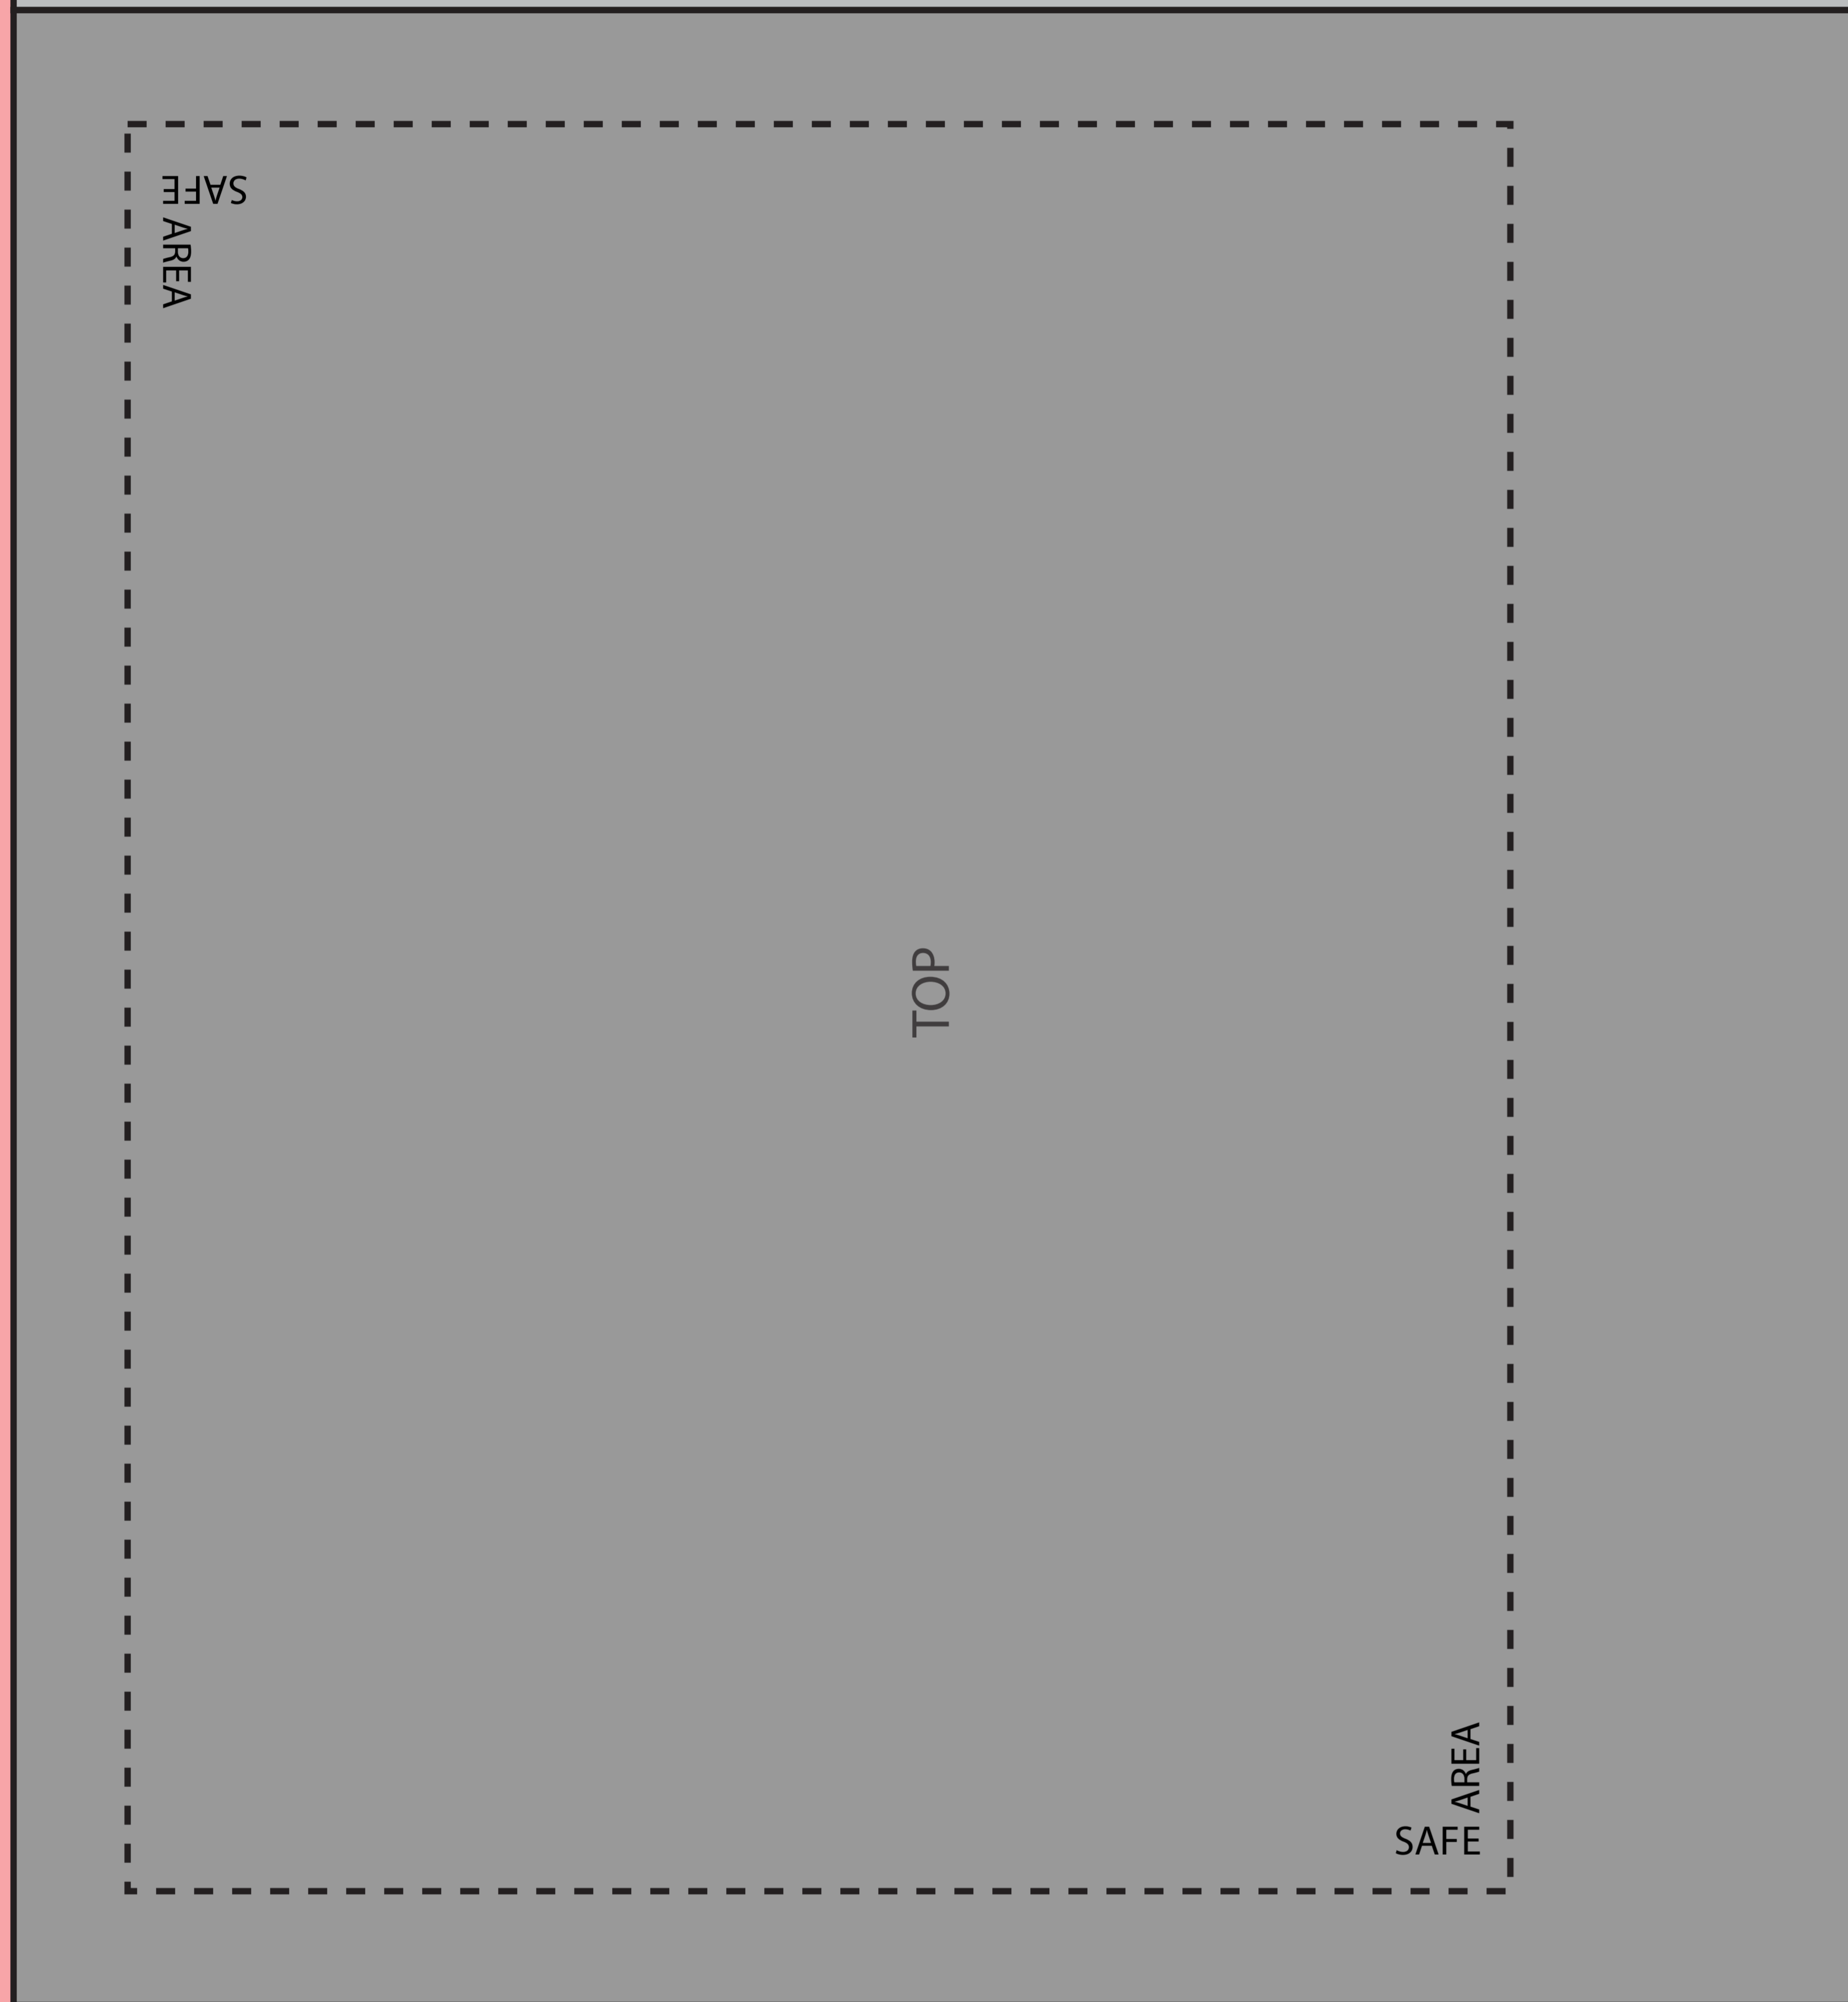

BLEED - EXTEND ALL BACKGROUND IMAGES/COLORS OUT TO THE EDGE OF THE RED

BLEED - EXTEND ALL BACKGROUND IMAGES/COLORS OUT TO THE EDGE OF THE RED

Danby 3.1 ft² 117 Can Mini Fridge

- Main Body of Fridge
- Bleed Area - All background graphics/colors must extend out to the edge of the red boxes
- Safe Area - All logos, text, etc. that is not intended to fall off the edge must be INSIDE this dashed box

BLEED - EXTEND ALL BACKGROUND IMAGES/COLORS OUT TO THE EDGE OF THE RED