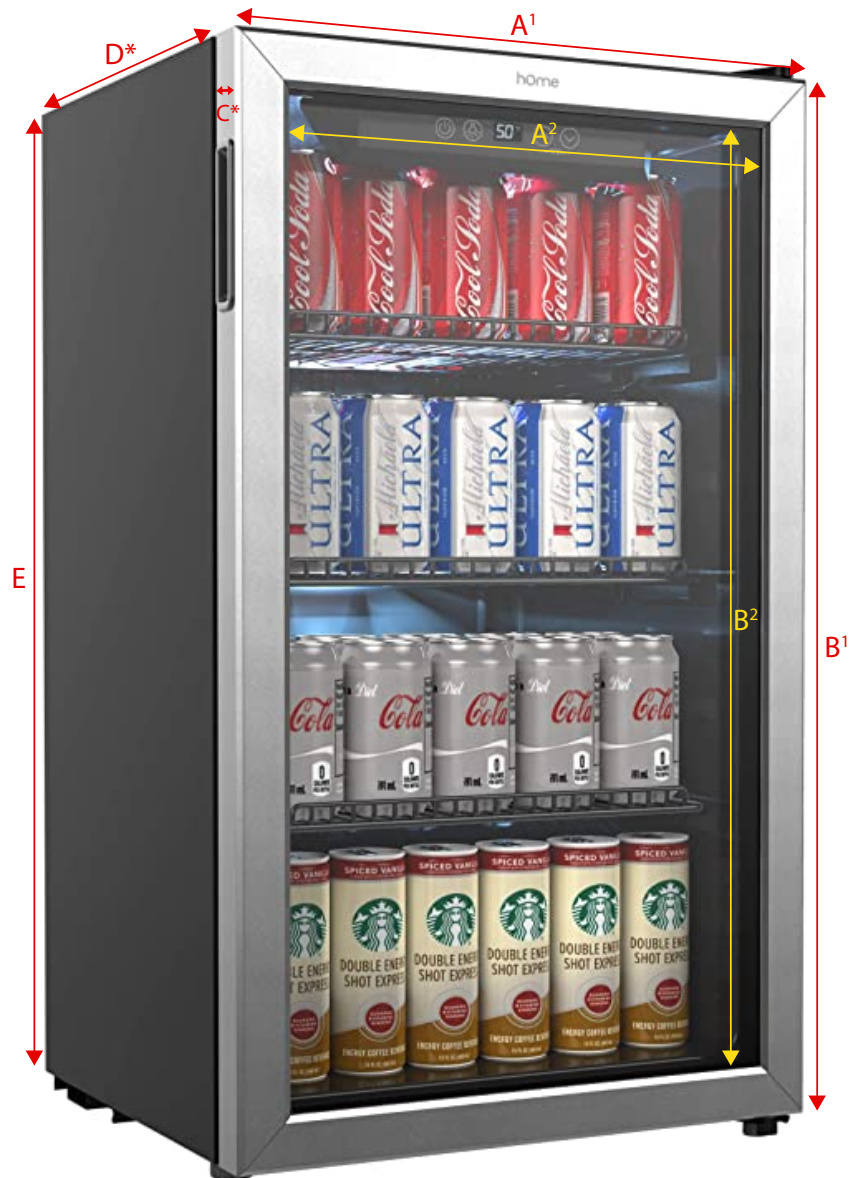

Measuring Your Glass Door Mini Fridge

Notes:

- For the Depth of your fridge (measurement D), measure the body of the refrigerator only - measure the depth of the door (measurement C) separately.

A¹: _____