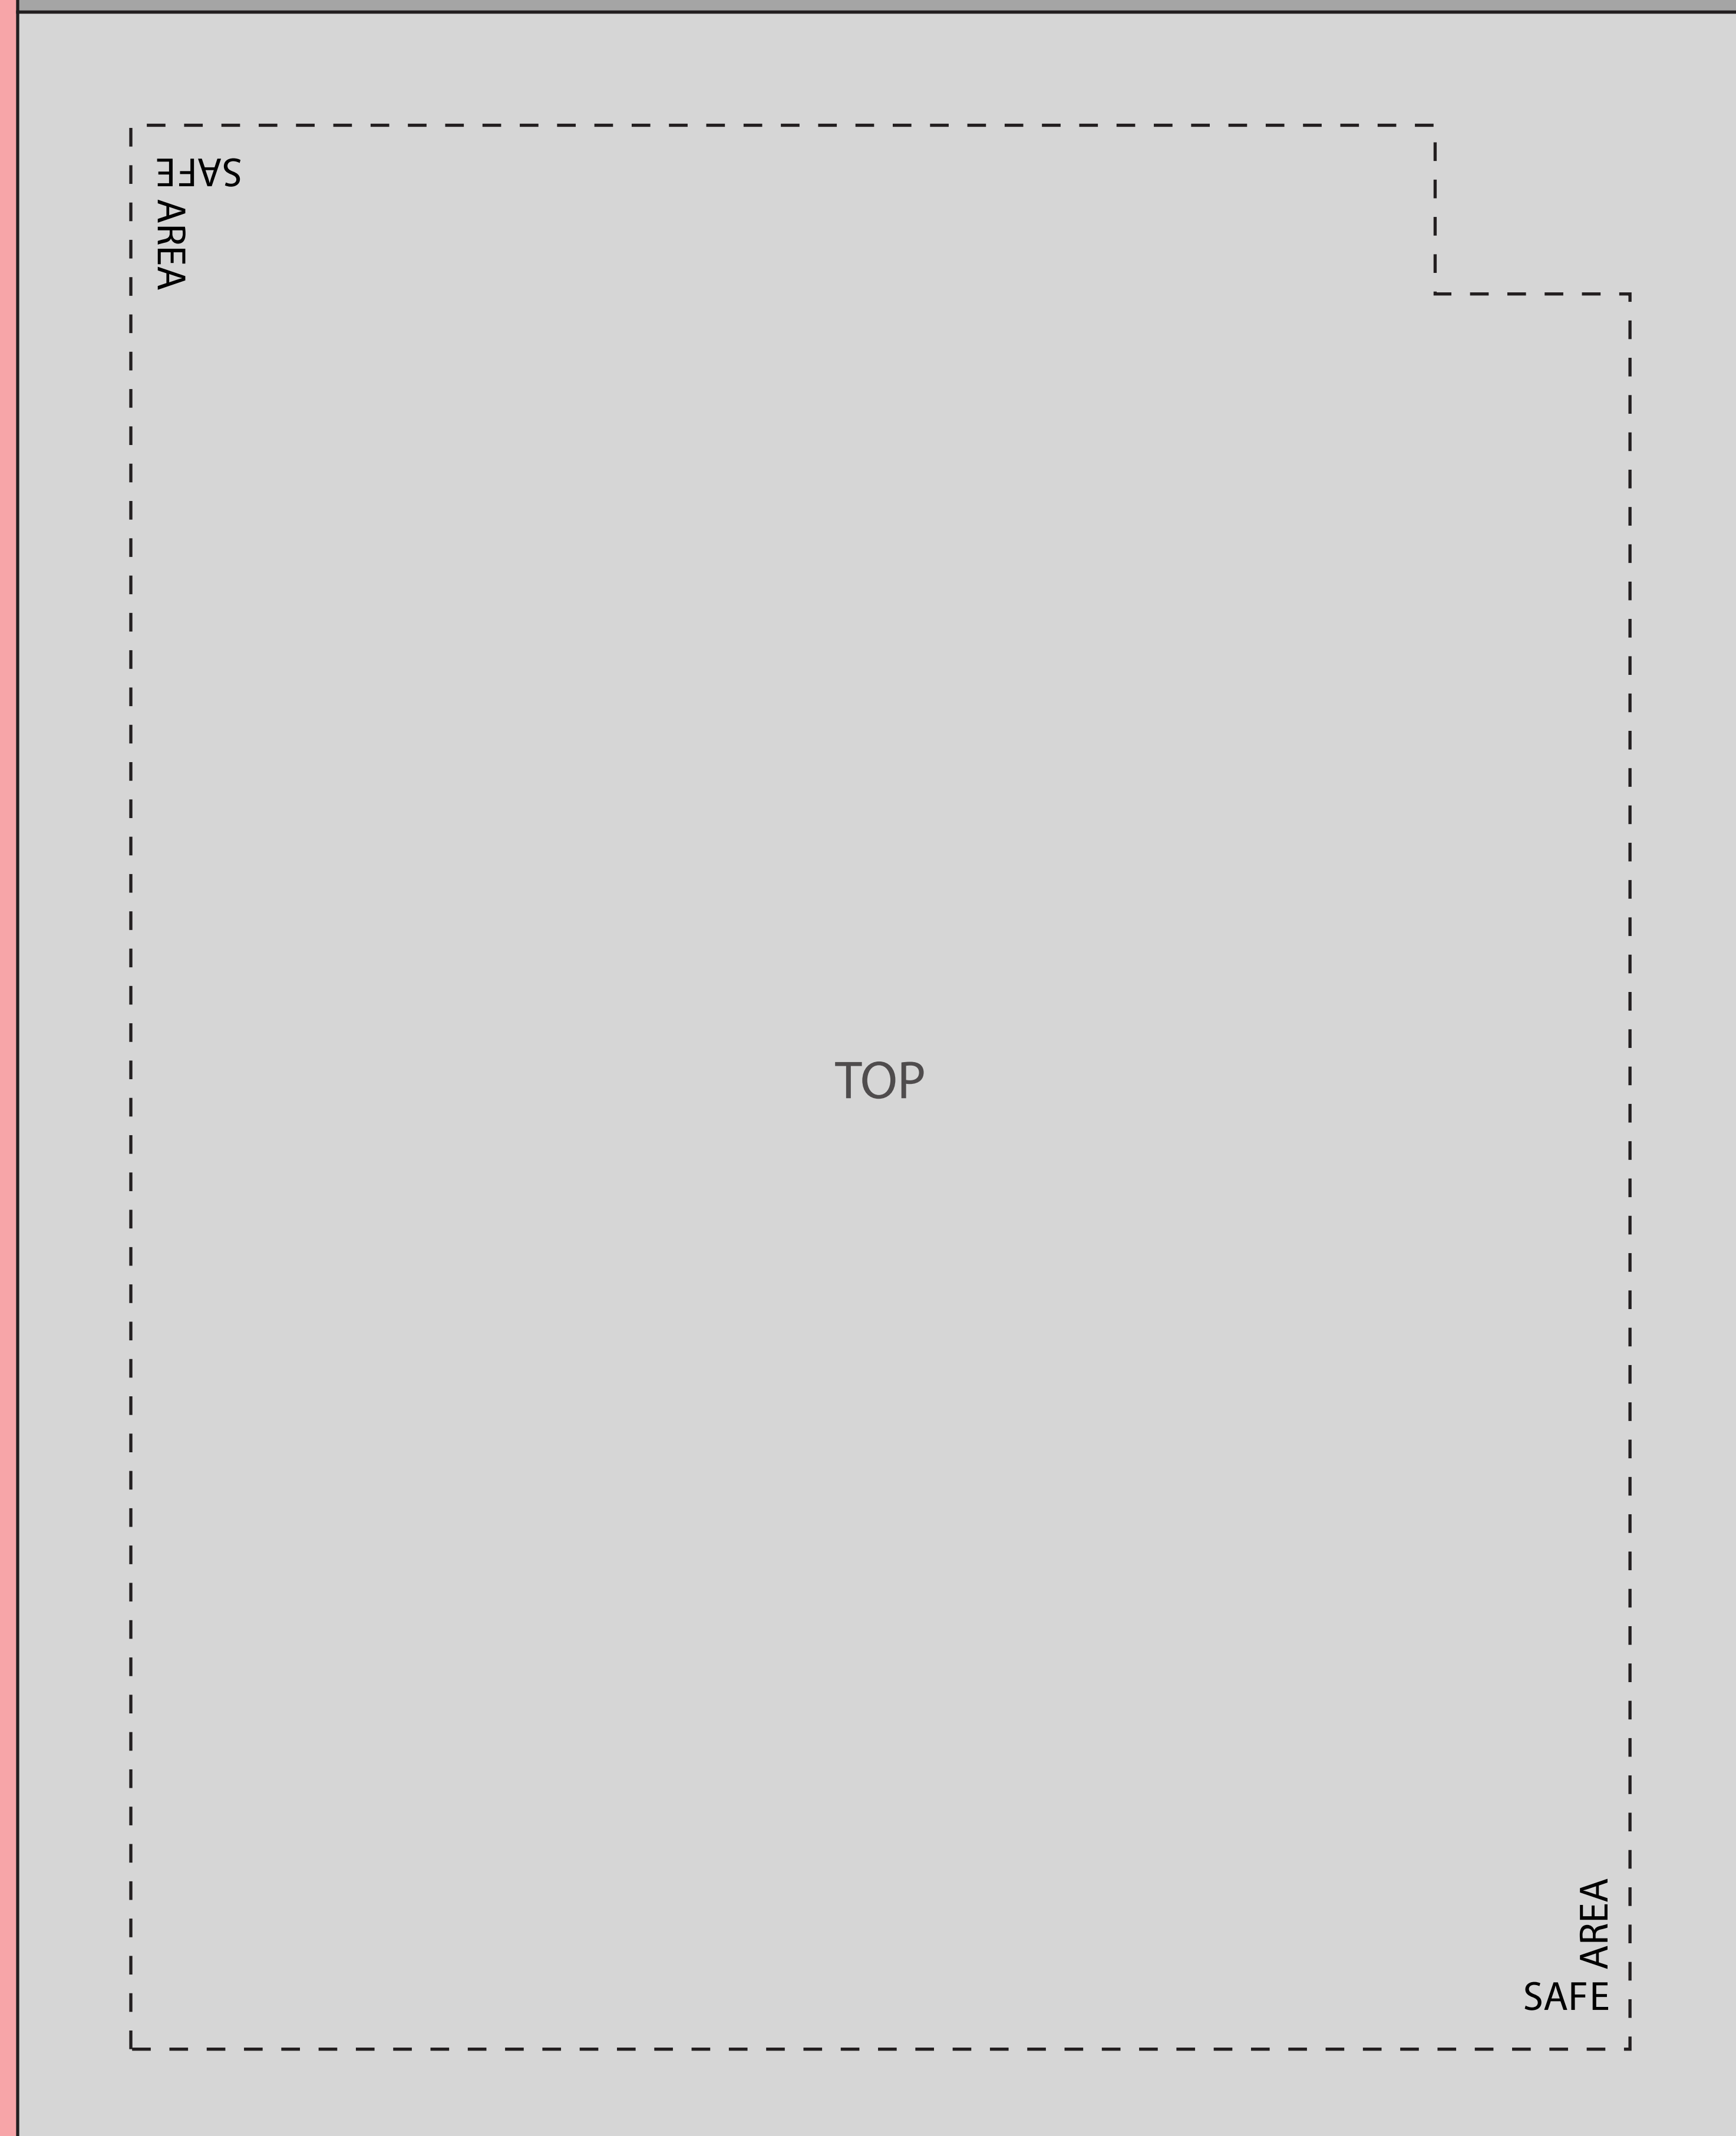

BLEED - EXTEND ALL BACKGROUND IMAGES/COLORS OUT TO THE EDGE OF THE RED

Insignia 115-Can Mini Fridge

■ Main Body of Fridge

■ Bleed Area - All background graphics/colors must extend out to the edge of the red boxes

⋮ Safe Area - All logos, text, etc. that is not intended to fall off the edge must be INSIDE this dashed box

RMwraps

BLEED - EXTEND ALL BACKGROUND IMAGES/COLORS OUT TO THE EDGE OF THE RED

BLEED - EXTEND ALL BACKGROUND IMAGES/COLORS OUT TO THE EDGE OF THE RED

BLEED - EXTEND ALL BACKGROUND IMAGES/COLORS OUT TO THE EDGE OF THE RED