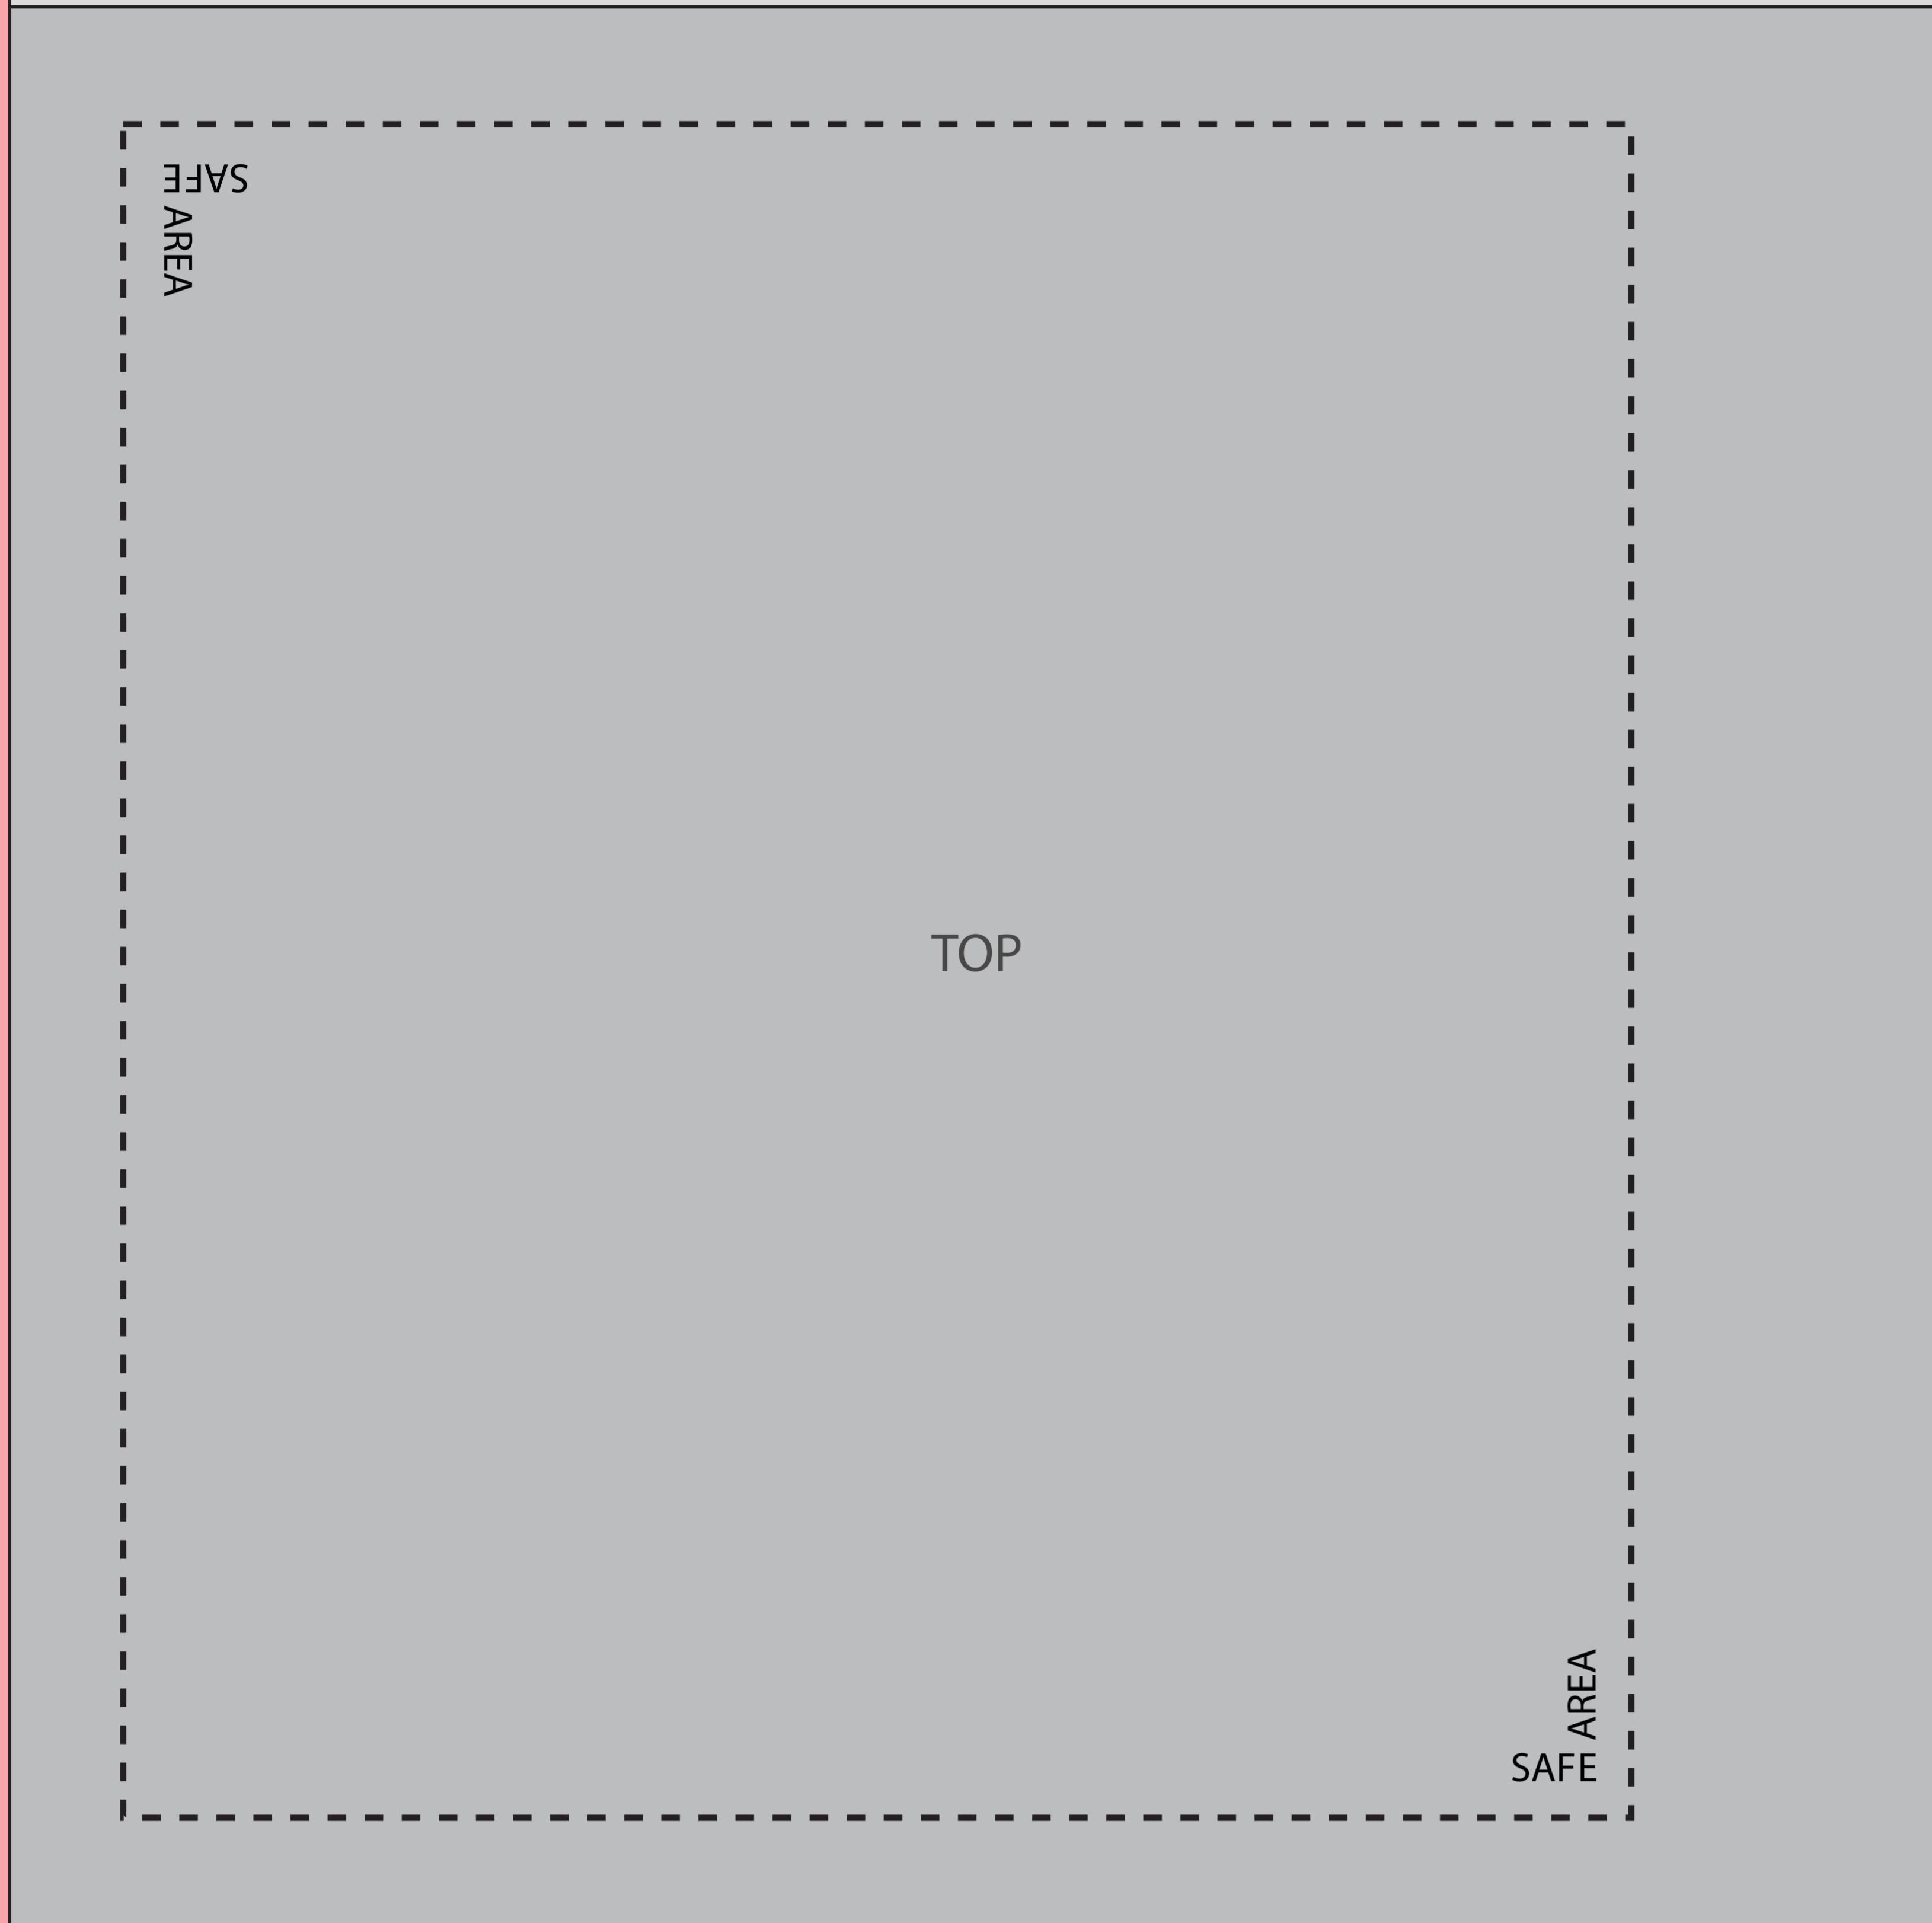

BLEED - EXTEND ALL BACKGROUND IMAGES/COLORS OUT TO THE EDGE OF THE RED

BLEED - EXTEND ALL BACKGROUND IMAGES/COLORS OUT TO THE EDGE OF THE RED

# Whynter BR-128WS Refrigerator

- Main Body of Fridge
- Bleed Area - All background graphics/colors must extend out to the edge of the red boxes
- Safe Area - All logos, text, etc. that is not intended to fall off the edge must be INSIDE this dashed box